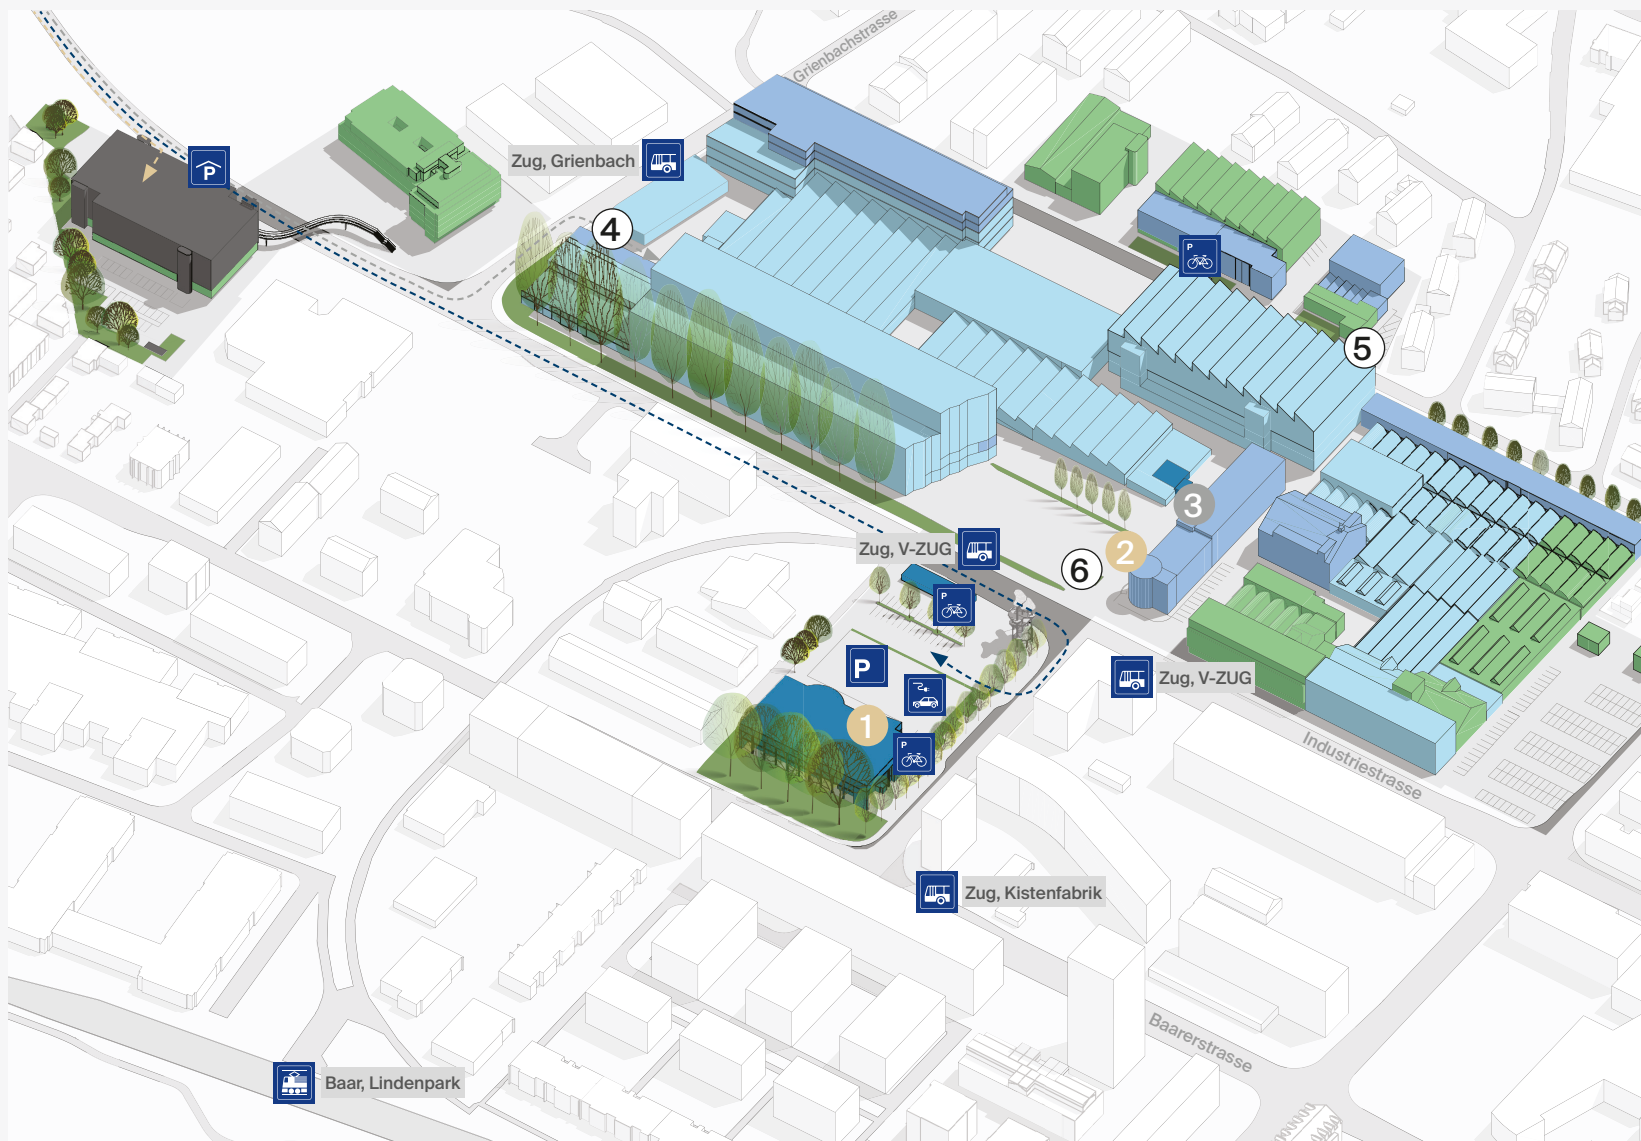

Travelling to V-ZUG Ltd

- Arrival of customers at ZUGORAMA
- Arrival of employees, visitors, tradespeople and suppliers
- Arrival of HGVs

P Parking spaces reserved for **ZUGORAMA customers**
MHZN multi-storey car park,
Industriestrasse 61, 6302 Zug
P Parking spaces for employees, visitors,
tradespeople and suppliers
Max. clearance 2.10 m

- Bicycle/motorcycle parking
- Bus stops
- "Lindenpark" railway station

- 1** ZUGORAMA reception
- 2** V-ZUG Ltd reception
- 3** Porter (24/7)
- 4** North Gate - ZUGgate
- 5** East Gate - Zephyr
- 6** West Gate - Main Entrance